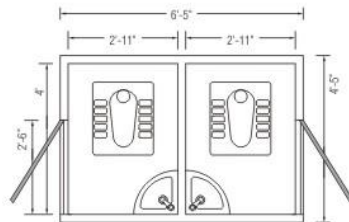

OUR MISSION

To manufacture Export Quality Prefabricated Modular Structures for personal, Agricultural, Commercial & Industrial Requirements.

LAYOUT OF TOILET UNITS

Layout of Toilet Block (Gents & Ladies)
In Size : 8'5" x 8'5" x 7'H

Toilet cum Bath Unit

Sensor Urinals

Layout of Toilet Unit with Urinal Size : 6'5" x 4'5" x 7' H
Also available with Shower Unit & Size 4'5" x 4'5" x 7' H

Stainless Steel Urinals

SS Wash Basin in Urinals

Layout for Indian Toilet Unit in Stainless Steel Seat with
Overhead Water Tank & Sludge Tank in Size : 6'5" x 4'5" x 7' H