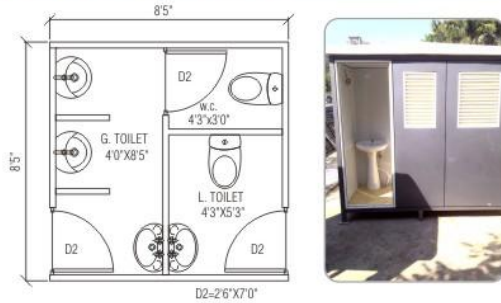

OUR MISSION

To manufacture Export Quality Prefabricated Modular Structures for personal, Agricultural, Commercial & Industrial Requirements.

LAYOUT OF TOILET UNITS

Layout of Toilet Block (Gents & Ladies)
In Size : 8'5" x 8'5" x 7'H

Toilet cum Bath Unit

Sensor Urinals

Layout of Toilet Unit with Urinal Size : 6'5" x 4'5" x 7' H
Also available with Shower Unit & Size 4'5" x 4'5" x 7' H

Stainless Steel Urinals

SS Wash Basin in Urinals

Layout for Indian Toilet Unit in Stainless Steel Seat with
Overhead Water Tank & Sludge Tank in Size : 6'5" x 4'5" x 7' H