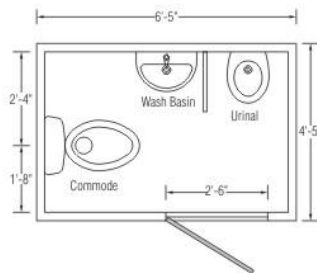

OUR MISSION

To manufacture Export Quality Prefabricated Modular Structures for personal, Agricultural, Commercial & Industrial Requirements.

LAYOUT OF TOILET UNITS

Layout of Toilet Block (Gents & Ladies)
In Size : 8'5" x 8'5" x 7'H

Toilet cum Bath Unit

Sensor Urinals

Layout of Toilet Unit with Urinal Size : 6'5" x 4'5" x 7' H
Also available with Shower Unit & Size 4'5" x 4'5" x 7' H

Stainless Steel Urinals

SS Wash Basin in Urinals

Layout for Indian Toilet Unit in Stainless Steel Seat with
Overhead Water Tank & Sludge Tank in Size : 6'5" x 4'5" x 7' H